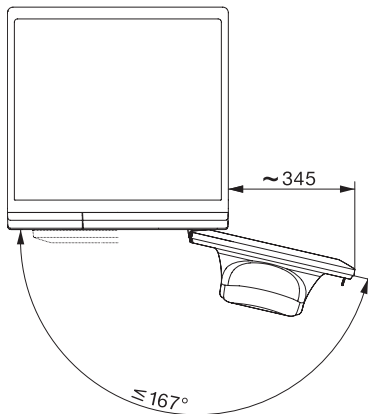

WCR870WPS PWash2.0&TDosXL&WiFi

W1 frontmatad tvättmaskin:

Med TwinDos, PowerWash och Miele@home för smart tvättvård.

W1 installation drawing, slanted facia, straight facia, measures in mm

W1 drawing, slanted facia, straight facia, measures in mm

W1 drawing, slanted facia, straight facia, measures in mm

W1 drawing, slanted facia, straight facia, measures in mm